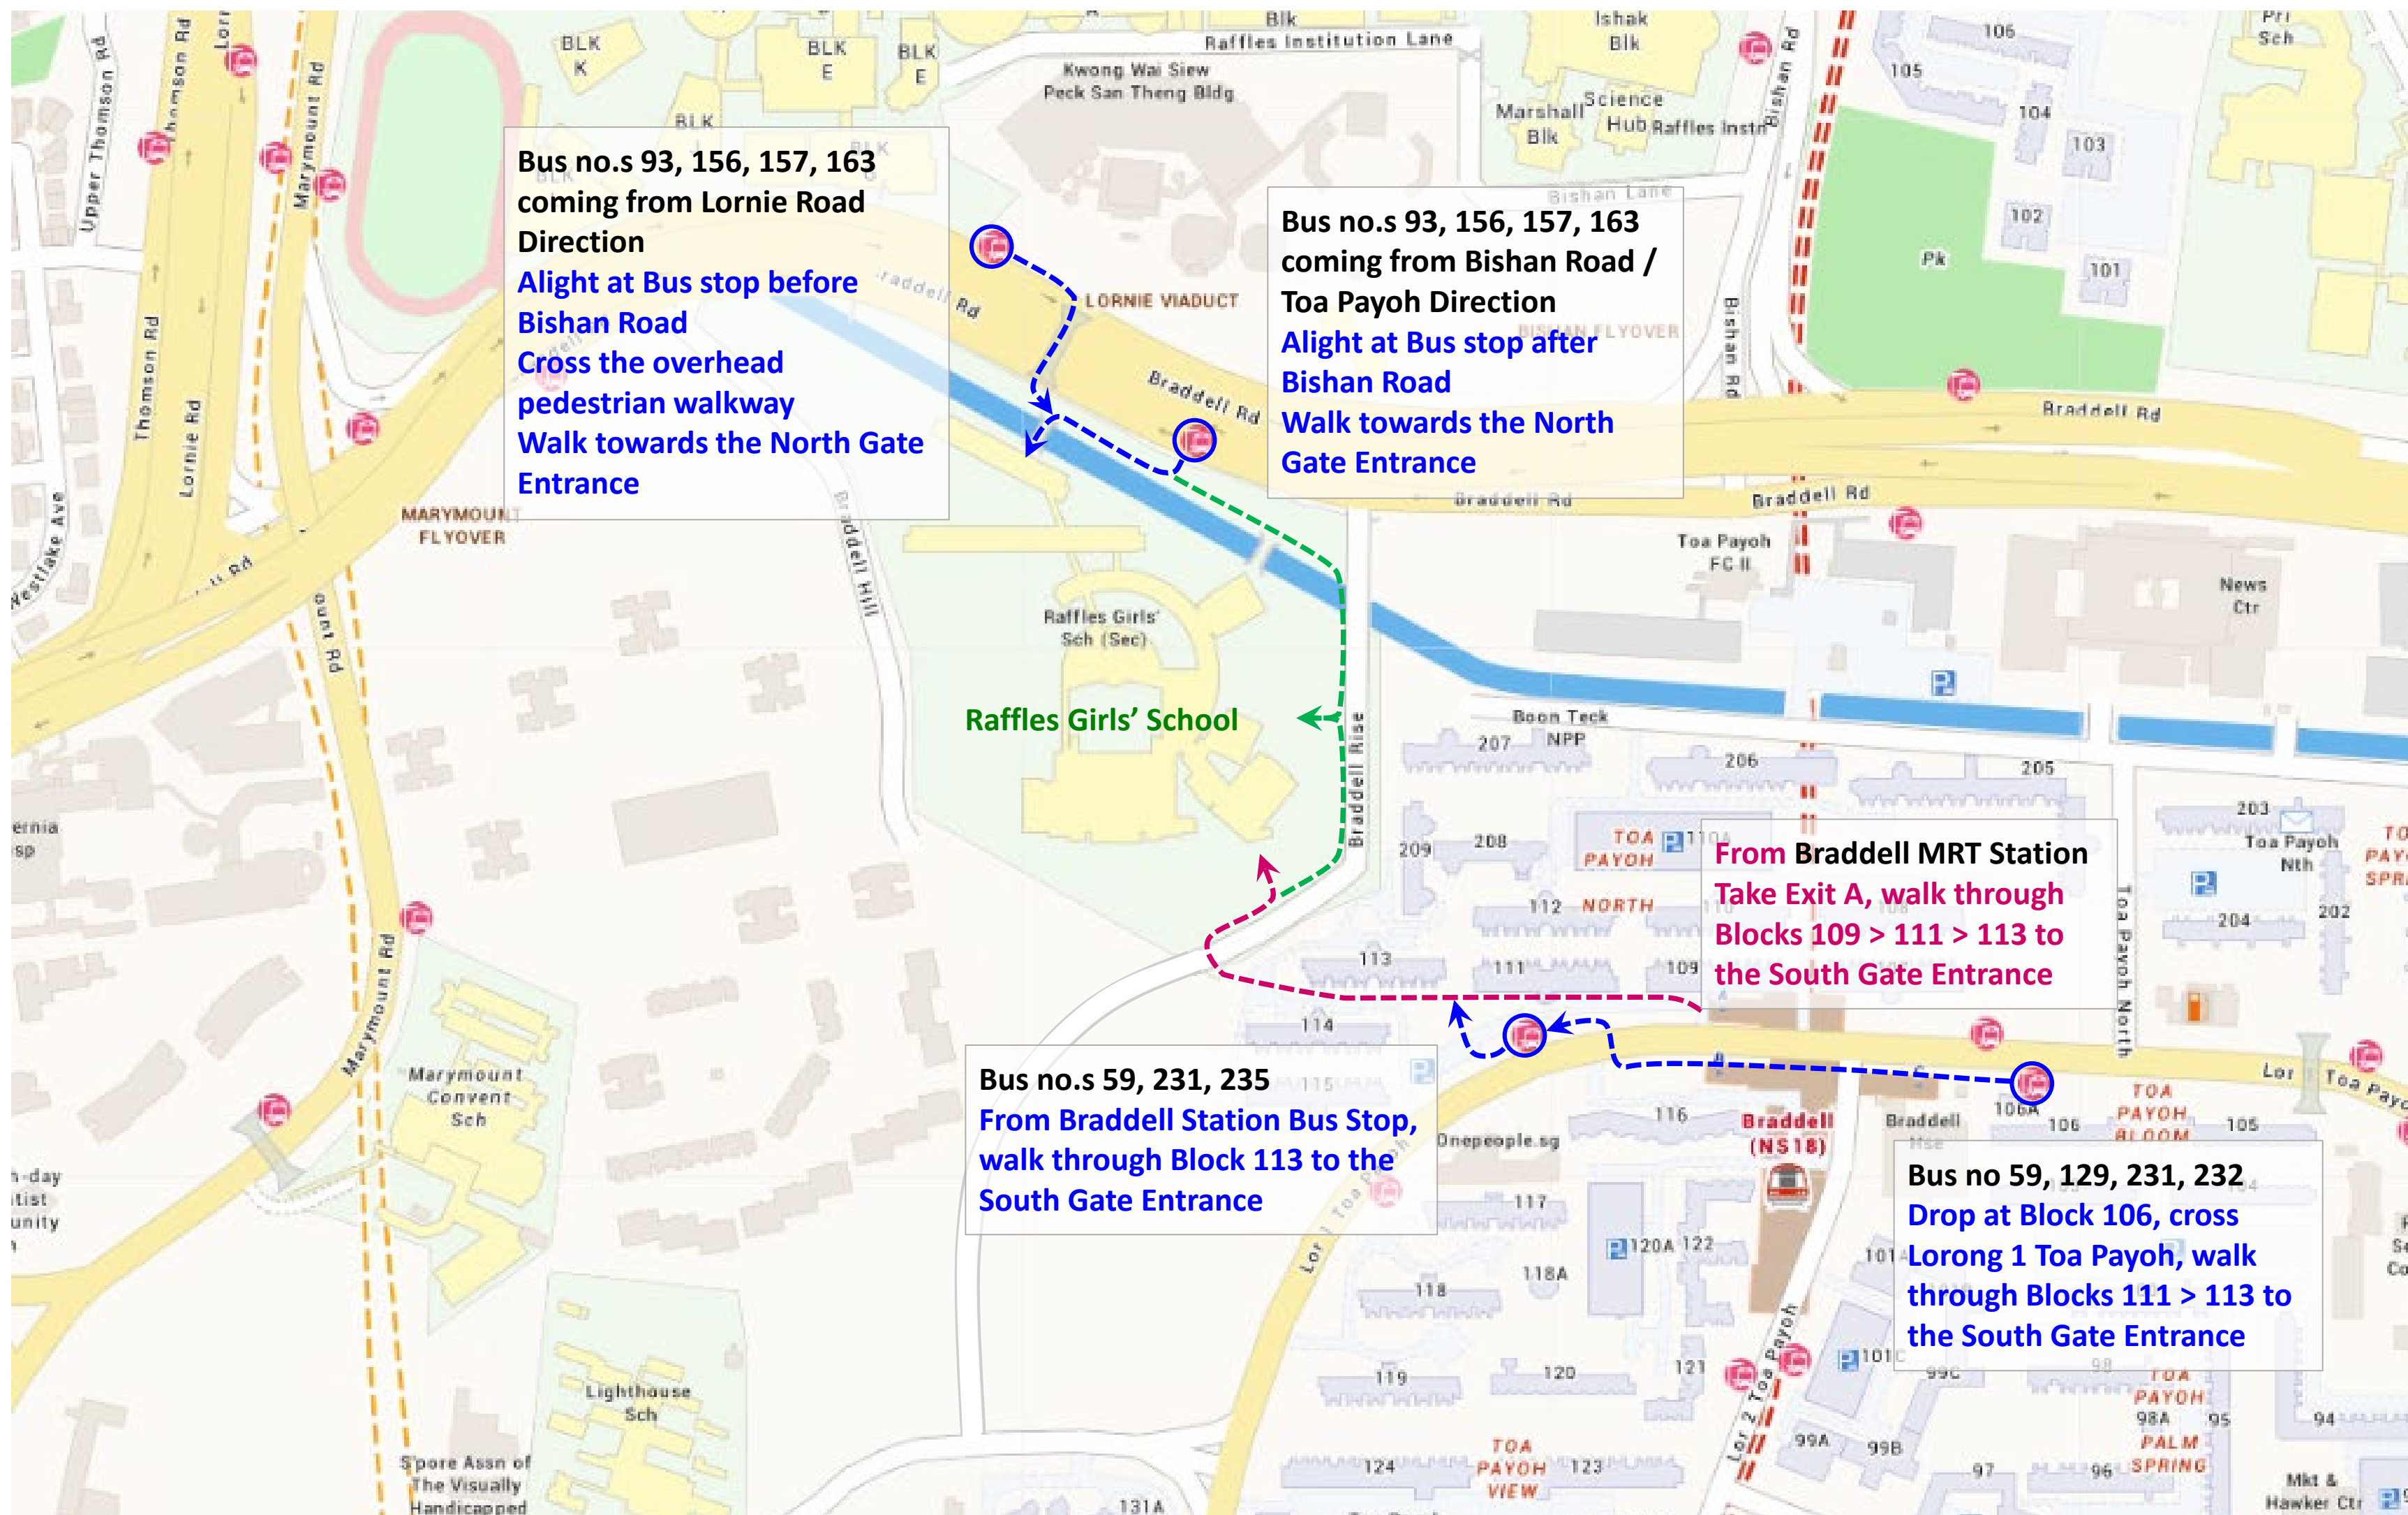

From Upper Thomson Road / Marymount Road  
(Direction towards Lornie Road)

From Bishan Road

From Braddell Road/CTE

From Lornie Highway  
(Direction towards Upper Thomson Road)

From Thomson Road/  
From PIE (Thomson Road / Whitley Road Exit)

Note: For visitors, please proceed to the main entrance to register for entry into the school (as shown in green arrow directions).